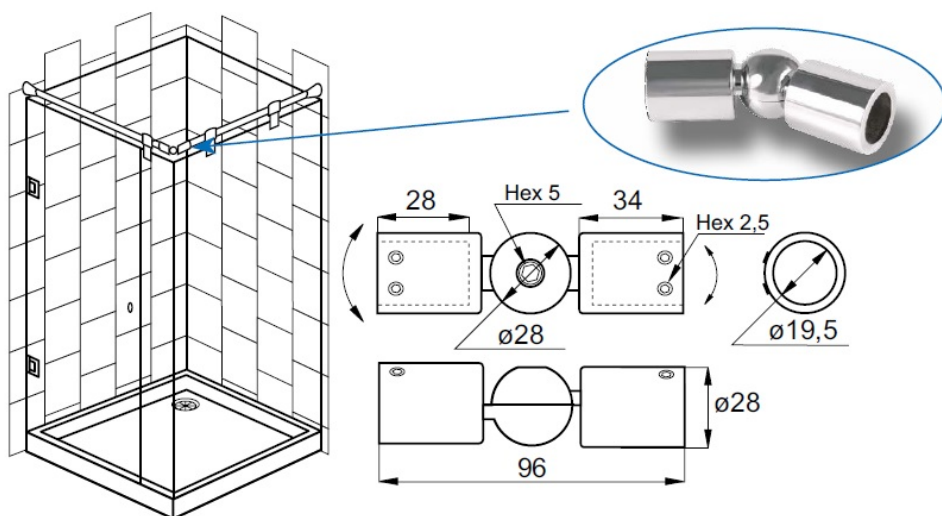

PRODUCT SHEET

Description:

Swivel Connector F/2 Bars, F/ø19mm Tubes, SS-Look

Item number:

15.26.104-5

Units	Box	Carton	HS Code	Barcode
Pcs.	1	10	8302419000	
				5704866506175

SISO A/S

Mileparken 11
DK-2740 Skovlunde
Denmark
VAT: DK 24786013